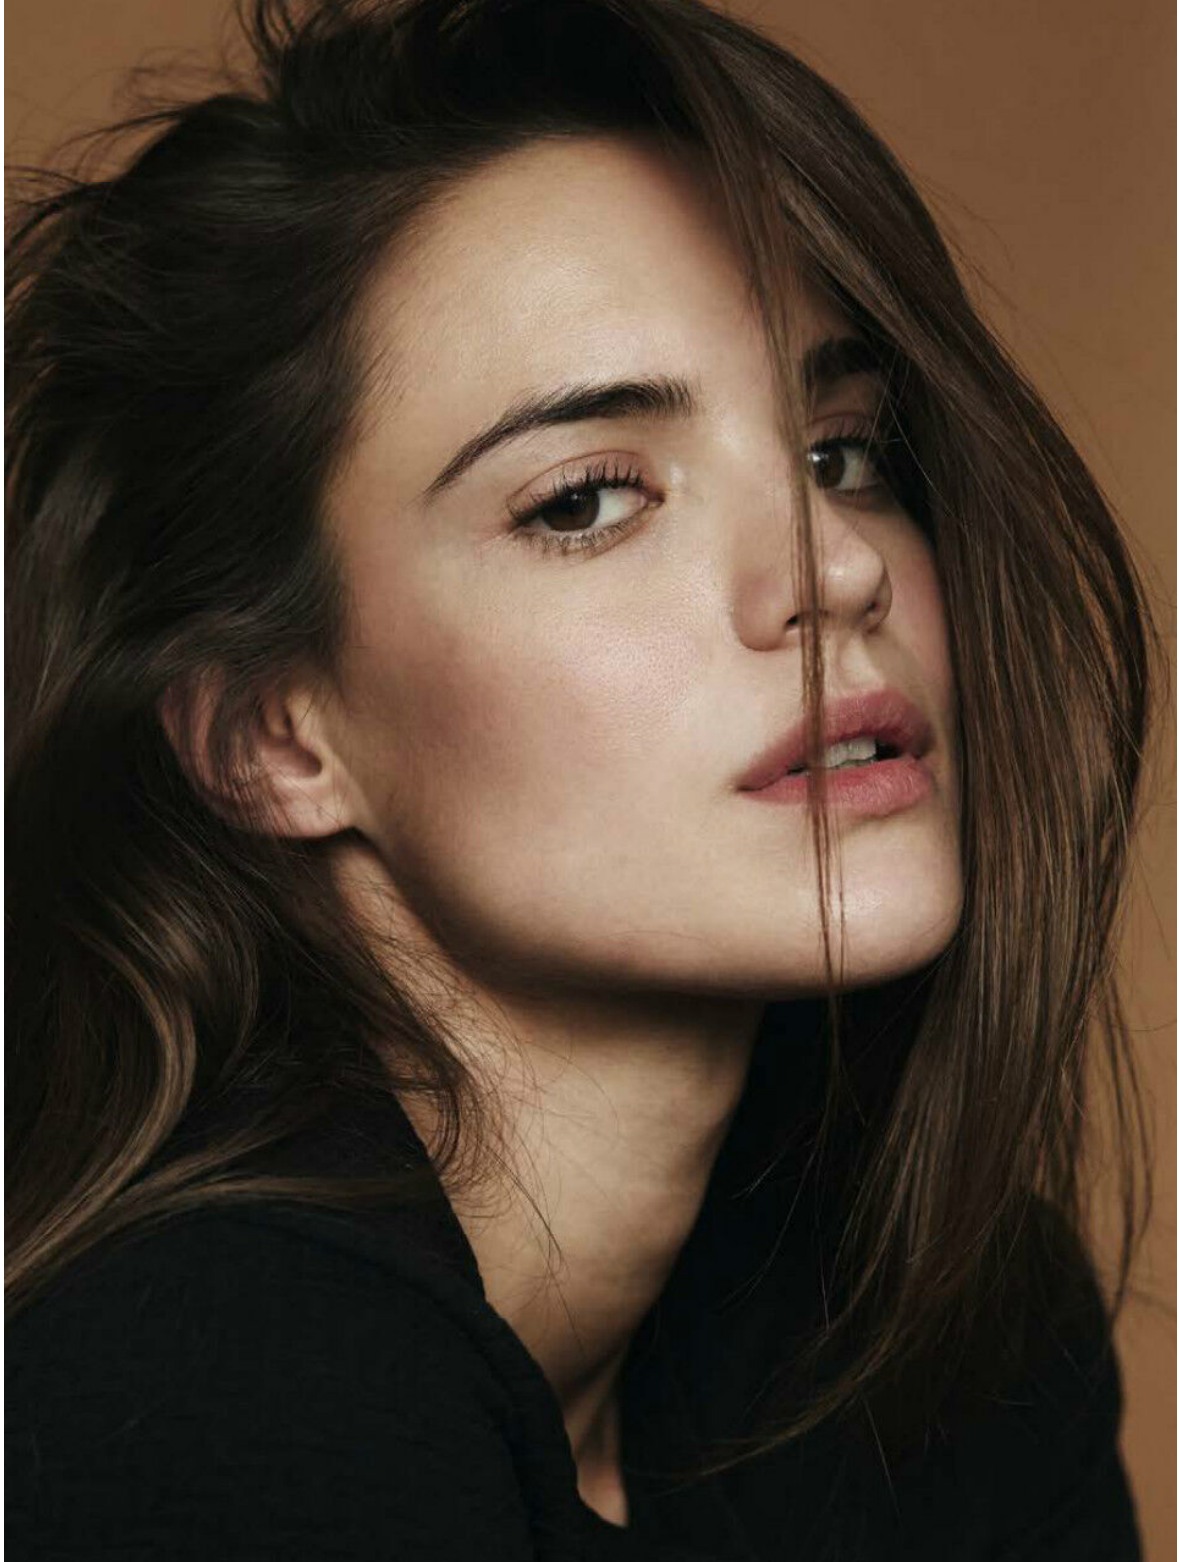

DEBORAH MACE

height 5'9" · bust 32" · cup B/C · waist 24" · hips 34.5" · dress 34-36 EU/4-6 US/6-8 UK
shoes size 40 EU/9 US/6.5 UK · hair brown · eyes brown